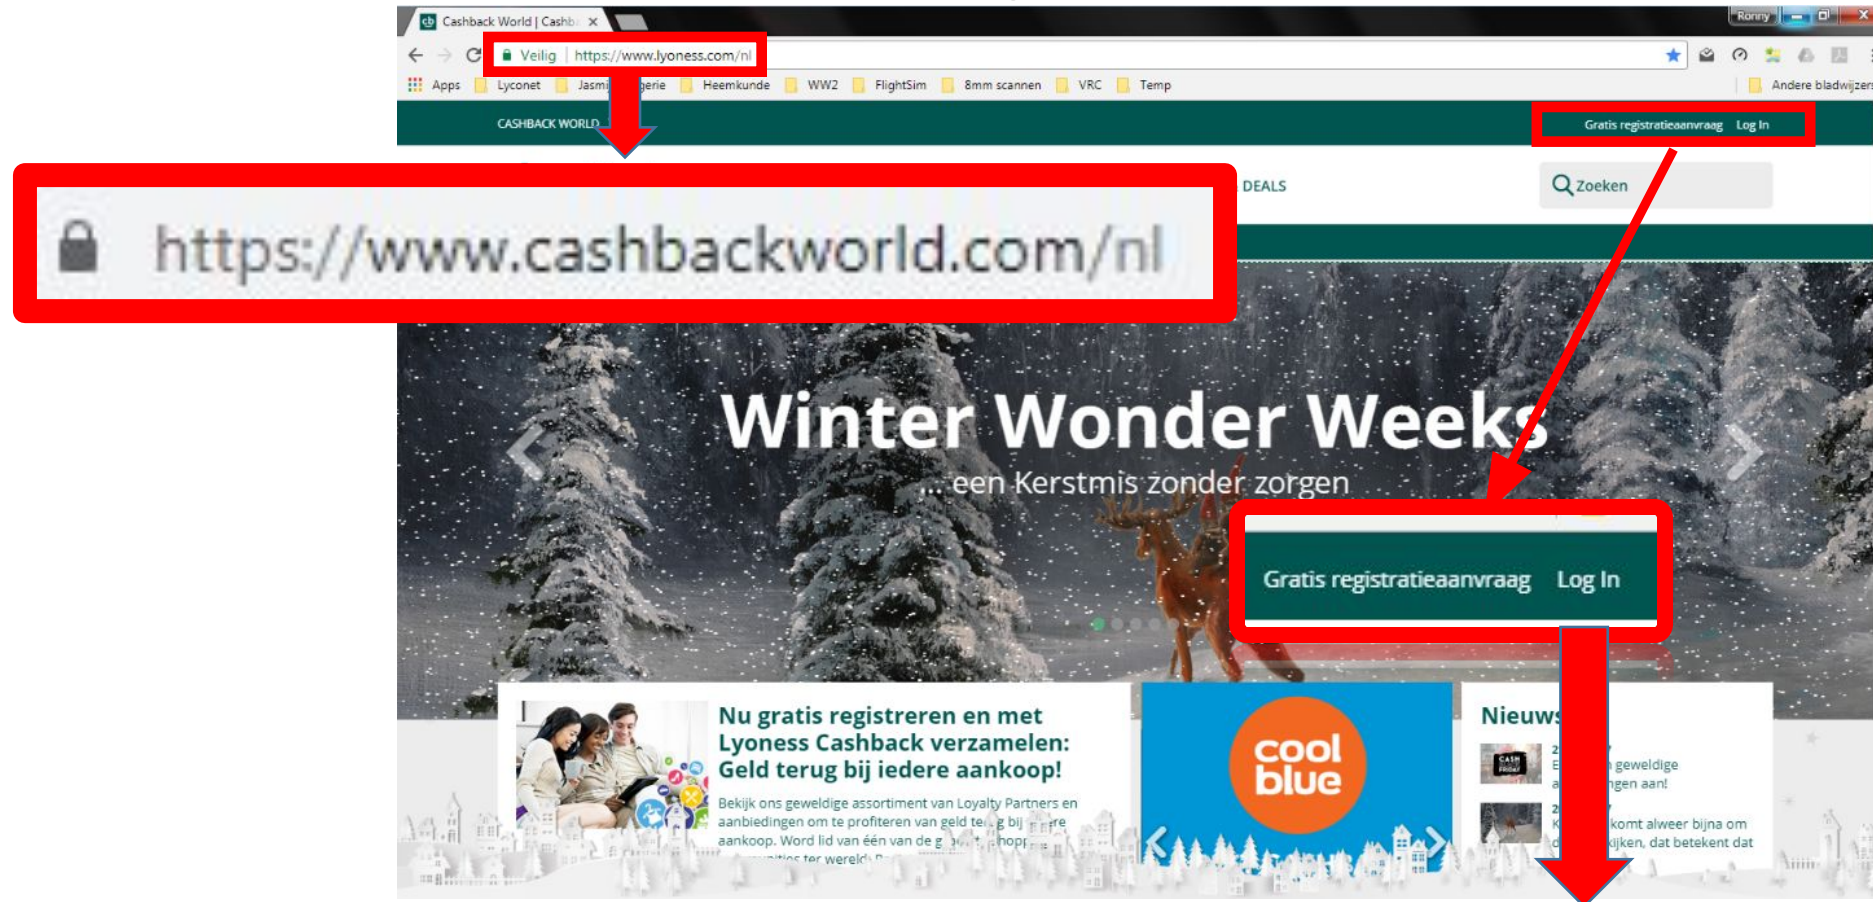

Hoe gebruik ik mijn Jasmijn Lingerie  
Cashback kaart **bij online winkels?**

Start internet op door middel van je browser te openen.

**Klik op "Log in"**

Cashback World | Cashb... x

Roriny

Veilig | [https://id.cashbackworld.com/?redirect\\_uri=%2Foauth%2Fauthorize%3Fresponse\\_type%3Dcode%26client\\_id%3Dlyocom-ss%26redirect\\_uri%3Dhttps%253A%252F%2...](https://id.cashbackworld.com/?redirect_uri=%2Foauth%2Fauthorize%3Fresponse_type%3Dcode%26client_id%3Dlyocom-ss%26redirect_uri%3Dhttps%253A%252F%2...)